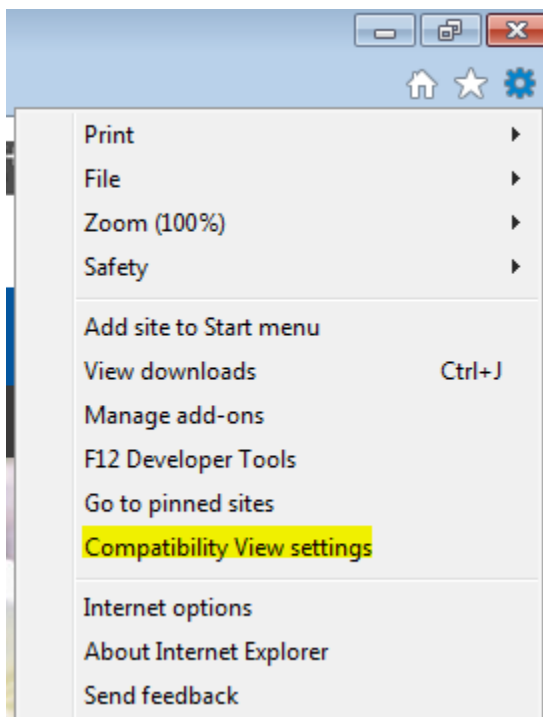

2. Within settings click on Compatibility View settings.