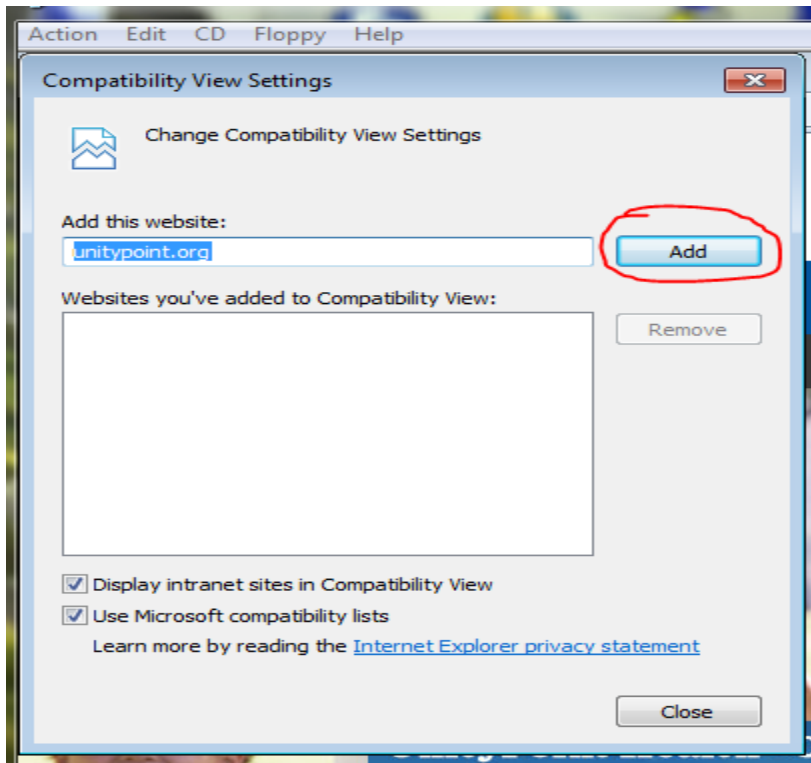

3. Add unitypoint.org and click the add button.